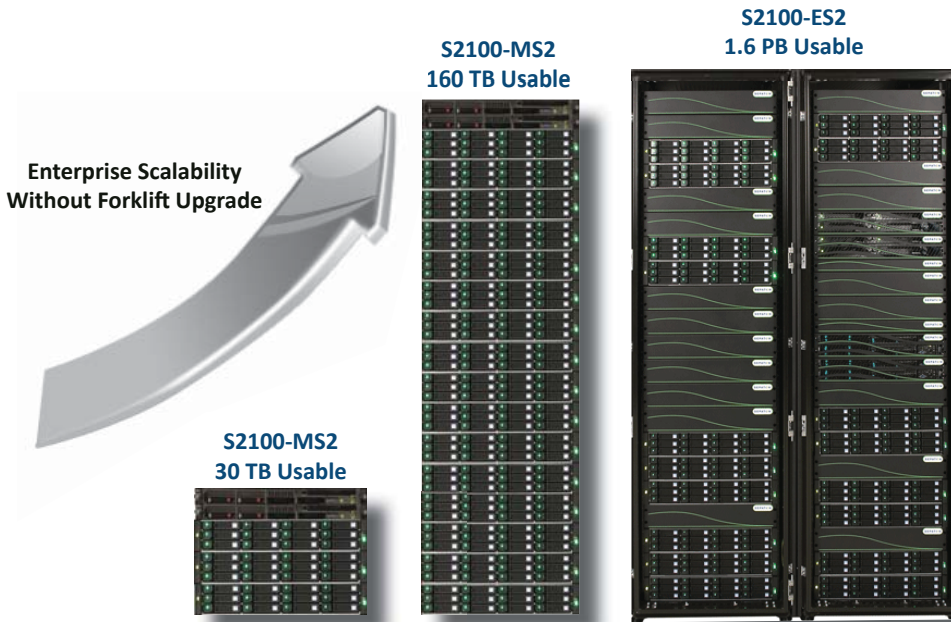

Enterprise Scalability

SEPATON's unique grid scalability and single platform design enables you to start with an MS2 and scale up to six nodes in an ES2 appliance with deduplication to protect petabytes in a single system.

SEPATON S2100-MS2 Specifications

Appliance	SEPATON S2100-MS2 virtual tape library, DeltaStor software
Performance	Up to 1200 MB/sec.
Capacity	Usable: 30 TB to 160 TB
Host Interface	4 Gb Fibre Channel
Support	1 year Bronze level support
Backup Application	EMC NetWorker, HP Data Protector, IBM Tivoli Storage Manager, and Symantec NetBackup
Tape Library Emulation	ADIC Scalar 1000, ADIC Scalar 10K, ADIC Scalar 24, Generic SCSI, HP ESL Series, HP MSL Series, HP Autoloader 1/8, IBM 3584, Quantum/ATL P1000, Quantum/ATL P3000, Quantum/ATL P4000, Quantum/ATL P7000, StorageTek L180, StorageTek L700
Tape Drive Emulations	HP Ultrium LTO-1, HP Ultrium LTO-2, HP Ultrium LTO-3, HP Ultrium LTO-4, IBM 3590, IBM 3592, IBM Ultrium LTO-1, IBM Ultrium LTO-2, IBM Ultrium LTO-3, IBM Ultrium LTO-4, Quantum DLT-7000, Quantum DLT-8000, Quantum SDLT-1, Quantum SuperDLT 320, Sony AIT-2, Sony AIT-3, StorageTek T9840, StorageTek T9940

SEPATON, S2100K, SRE, and DeltaStor are registered trademarks and DeltaCache Recovery and ContentAware are trademarks of SEPATON, Inc. Other product and company names mentioned herein may be trademarks and/or registered trademarks of their respective companies.

© 2010 SEPATON, Inc. All rights reserved.
MS2V1